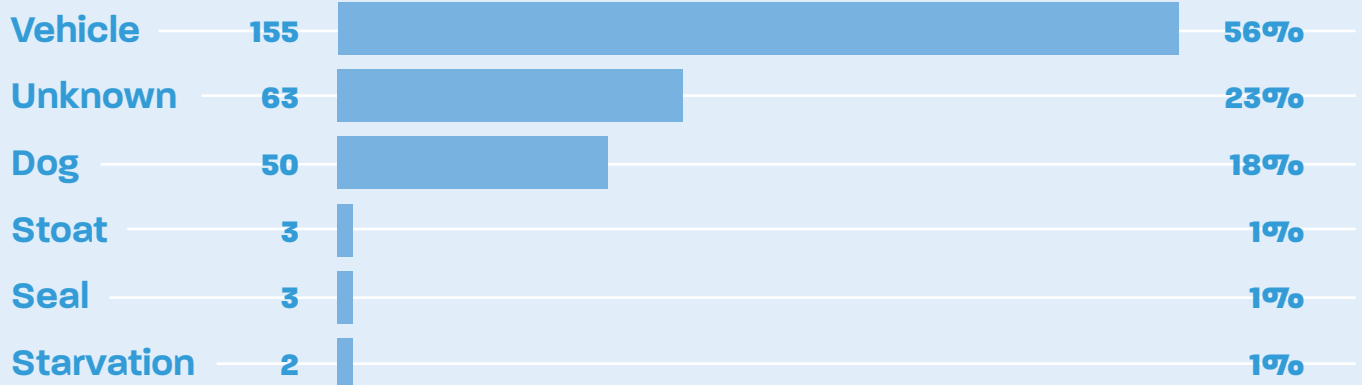

WEST COAST BLUE PENGUIN MORTALITY DATABASE

TOTAL DEATHS

REPORTED
2000-2014

276

DEATHS BY DISTRICT

Buller
170 DEATHS
62%

Grey
61 DEATHS
22%

Westland
45 DEATHS 16%

AGE IF KNOWN

Adult 96%

Chick 4%

CAUSE OF DEATH

YEAR OF DEATH

DEATHS BY DOGS

West Coast Penguin Trust
www.bluepenguin.org.nz