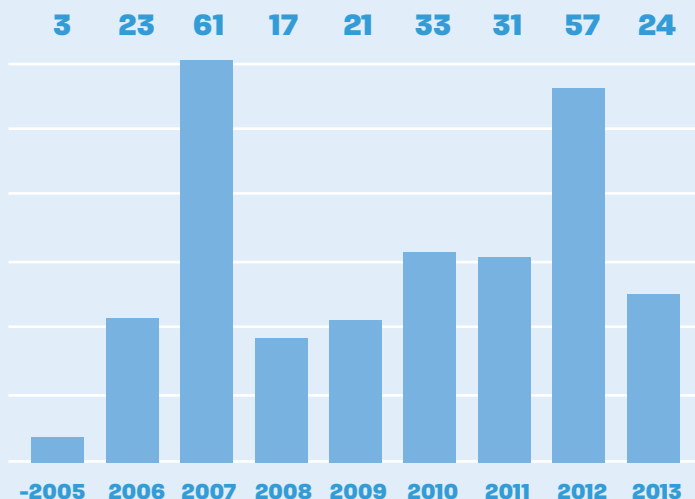

WEST COAST BLUE PENGUIN MORTALITY DATABASE

TOTAL DEATHS

REPORTED
2000-2014

276

DEATHS BY DISTRICT

Buller
170 DEATHS
62%

Grey
61 DEATHS
22%

Westland
45 DEATHS 16%

AGE IF KNOWN

Adult 96%

Chick 4%

CAUSE OF DEATH

YEAR OF DEATH

DEATHS BY DOGS

West Coast Penguin Trust
www.bluepenguin.org.nz