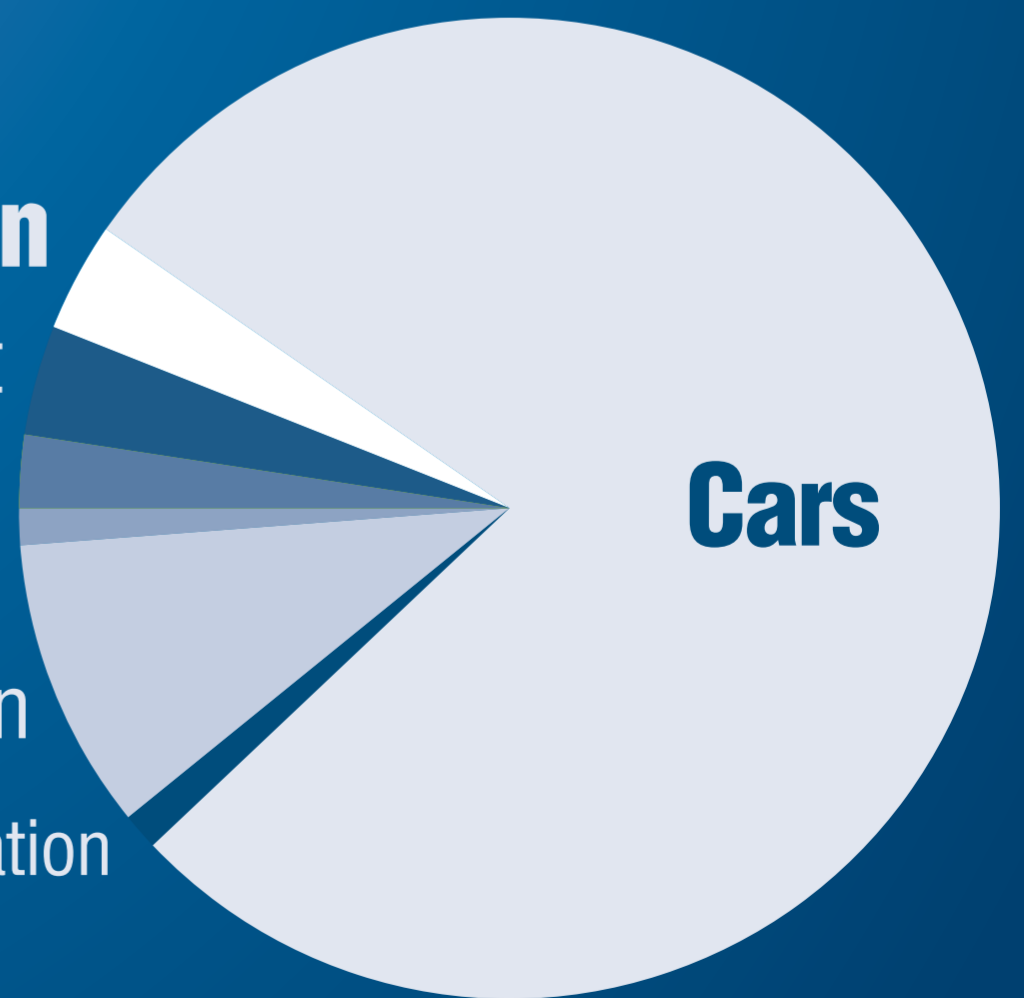

Dog predation
Land development
Unknown
Stoat predation
Disease/starvation
Natural predation

CAUSE OF DEATH
Penguin mortalities Punakaiki-Charleston colonies 2006-2011